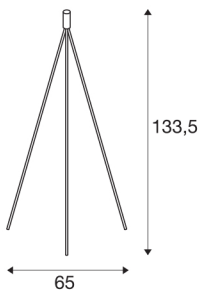

FENDA

floor stand, A60, chrome, without shade, max. 40W

The FENDA floor stand from our MIX & MATCH light system comes in chrome and black it can be individually combined with our FENDA lamp shades. With its in-built E27 socket, the luminaire is suitable for both LED and energy-saving lamps.

TECHNICAL DATA

Item no.:	155492
Socket	E27
Number of sockets	1
Primary nominal voltage	220-240V ~50/60Hz mA/V
Width	65 cm
Height	133,5 cm
Net weight	2.012 kg
Gross weight	2.381 kg
IP Code	IP 20
Safety class	II
Impact resistance class	IK03
Impact resistance	0,35 Joule
Assembly	Mobile
Wattage	40 W
Color	chrome
Maximum ambient temperature	40 °C
BIG WHITE Page	105