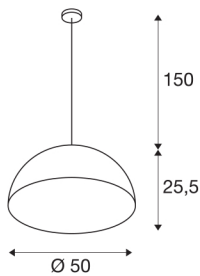

FORCHINI PD-1

pendant, A60, round, matt black/gold, Ø 50 cm, max. 40W

The FORCHINI PD-1 pendant is the larger version of the series and is fitted with a lamp shade made of glass fibre reinforced plastic which is connected using a textile cable to the chrome-plated ceiling plate. Available with matt black or matt white outer paint, you have a free choice of the inner finish in silver or gold-colour. Alongside the optical aspects, the reflective inside surface also has an effect on the colour of light. The FORCHINI PD-1 is delivered ready to connect to the 230V mains supply.

TECHNICAL DATA

Item no.:	155530
Socket	E27
Number of sockets	1
Primary nominal voltage	220-240V ~50/60Hz mA/V
Pendant length	150 cm
Height	25.5 cm
Diameter	50 cm
Net weight	2.72 kg
Gross weight	5.081 kg
IP Code	IP 20
Safety class	I
Assembly	Surface
Assembly details	Ceiling
Wattage	40 W
Color	gold
BIG WHITE Page	170