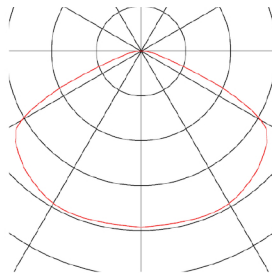

FORCHINI PD-1

pendant, A60, round, matt black/gold, Ø 50 cm, max. 40W

The FORCHINI PD-1 pendant is the larger version of the series and is fitted with a lamp shade made of glass fibre reinforced plastic which is connected using a textile cable to the chrome-plated ceiling plate. Available with matt black or matt white outer paint, you have a free choice of the inner finish in silver or gold-colour. Alongside the optical aspects, the reflective inside surface also has an effect on the colour of light. The FORCHINI PD-1 is delivered ready to connect to the 230V mains supply.

TECHNICAL DATA

Item no.:	155530
Socket	E27
Number of sockets	1
Primary nominal voltage	220-240V ~50/60Hz mA/V
Pendant length	150 cm
Height	25.5 cm
Diameter	50 cm
Net weight	2.72 kg
Gross weight	5.081 kg
IP Code	IP 20
Safety class	I
Assembly	Surface
Assembly details	Ceiling
Wattage	40 W
Color	gold
BIG WHITE Page	170