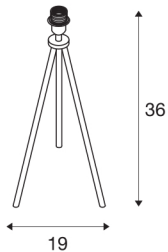

FENDA

table lamp, lamp base, A60, black, without shade, max. 40W, incl. switch in the power cable

The FENDA table lamp base comes in black and is from the FENDA Mix & Match system allowing it to be easily combined with FENDA lamp shades to suit the ambience or with colour accents in the current trendy colours. With its in-built E27 socket, the luminaire is suitable for both LED and energy-saving lamps. The FENDA lamp base is supplied with a lead complete with mains plug and an integrated foot switch. The product is ready to be directly connected to the 230V supply.

TECHNICAL DATA

Item no.:	155540
Socket	E27
Number of sockets	1
Primary nominal voltage	220-240V ~50/60Hz mA/V
Width	19 cm
Height	36 cm
Net weight	0.633 kg
Gross weight	0.823 kg
IP Code	IP 20
Safety class	II
Impact resistance class	IK03
Impact resistance	0,35 Joule
Assembly	Mobile
Wattage	40 W
Color	black
Maximum ambient temperature	40 °C
BIG WHITE Page	105