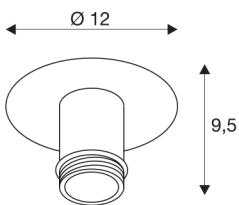

FENDA

ceiling light, ceiling plate, A60, black, without shade, max. 60W

The FENDA Ceiling Rosette from our MIX & MATCH System enables individual combinations with our variously coloured FENDA Lamp Shades. With its built-in E27 holder, the luminaire is suitable for LEDs and energy saving lamps.

TECHNICAL DATA

Item no.:	155550
Socket	E27
Number of sockets	1
Primary nominal voltage	220-240V ~50/60Hz mA/V
Height	10 cm
Diameter	12 cm
Net weight	0.355 kg
Gross weight	0.484 kg
IP Code	IP 20
Safety class	I
Assembly	Surface
Assembly details	Ceiling
Wattage	60 W
Color	black
BIG WHITE Page	276