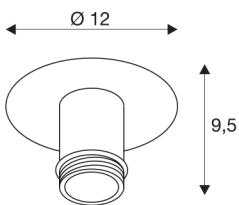

FENDA

ceiling light, ceiling plate, A60, white, without shade, max. 60W

The FENDA Ceiling Rosette from our MIX & MATCH System enables individual combinations with our variously coloured FENDA Lamp Shades. With its built-in E27 holder, the luminaire is suitable for LEDs and energy saving lamps.

TECHNICAL DATA

Item no.:	155551
Socket	E27
Number of sockets	1
Primary nominal voltage	220-240V ~50/60Hz mA/V
Height	10 cm
Diameter	12 cm
Net weight	0.369 kg
Gross weight	0.483 kg
IP Code	IP 20
Safety class	I
Assembly	Surface
Assembly details	Ceiling
Wattage	60 W
Color	white
BIG WHITE Page	276