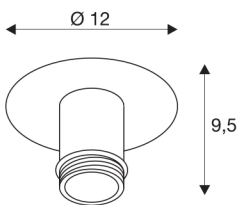

## FENDA

ceiling light, ceiling plate, A60, chrome, without shade, max. 60W

The FENDA Ceiling Rosette from our MIX & MATCH System enables individual combinations with our variously coloured FENDA Lamp Shades. With its built-in E27 holder, the luminaire is suitable for LEDs and energy saving lamps.

## TECHNICAL DATA

Item no.:	155552
Socket	E27
Number of sockets	1
Height	10 cm
Diameter	12 cm
Net weight	0.338 kg
Gross weight	0.45 kg
IP Code	IP 20
Safety class	I
Assembly	Surface
Assembly details	Ceiling
Wattage	60 W
Color	chrome
BIG WHITE Page	276