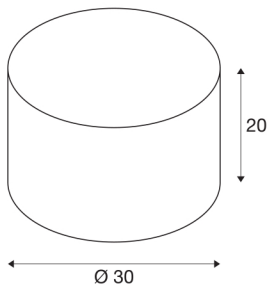

FENDA

lamp shade, round, white, Ø/H 30/20 cm

Elegant FENDA MIX & MATCH System Textile Shade with a diameter of 30 cm.

TECHNICAL DATA

Item no.:	155582
Height	20 cm
Diameter	30 cm
Net weight	0.3 kg
Gross weight	0.802 kg
IP Code	IP 20
Color	white
BIG WHITE Page	277