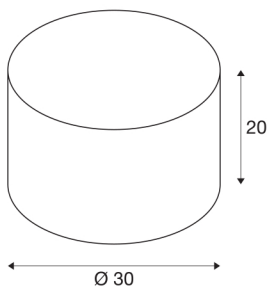

## FENDA

lamp shade, round, beige, Ø/H 30/20 cm

Elegant FENDA MIX & MATCH System Textile Shade with a diameter of 30 cm.

## TECHNICAL DATA

Item no.:	155583
Height	20 cm
Diameter	30 cm
Net weight	0.368 kg
Gross weight	0.758 kg
IP Code	IP 20
Color	beige
BIG WHITE Page	277