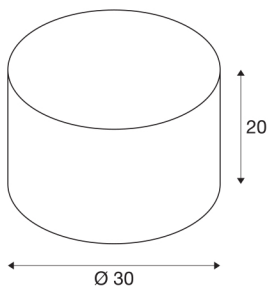

FENDA

lamp shade, round, black/copper, Ø/H 30/20 cm

The FENDA lamp shade comes in new trendy colours from our MIX & MATCH light system and allows you to individually combine with FENDA lamp shades.

TECHNICAL DATA

Item no.:	155592
Height	20 cm
Diameter	30 cm
Net weight	0.354 kg
Gross weight	0.744 kg
IP Code	IP 20
Color	copper
BIG WHITE Page	277