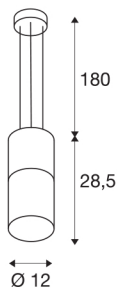

LISENNE

pendant, TC-(D,H,T,Q)SE, stone-grey, max. 23W

The discreet LISENNE pendant light features a smoked glass effect and comes with a base made from basalt. Thanks to the integrated E27 base, this light is suitable for LED and energy-saving bulbs. The light can be connected directly to the 230V mains power supply.

TECHNICAL DATA

Item no.:	155714
Socket	E27
Number of sockets	1
Primary nominal voltage	220-240V ~50/60Hz mA/V
Pendant length	180 cm
Height	28.5 cm
Diameter	12 cm
Net weight	2.892 kg
Gross weight	3.748 kg
IP Code	IP 20
Safety class	I
Assembly	Surface
Assembly details	Ceiling
Wattage	23 W
Color	grey
BIG WHITE Page	164