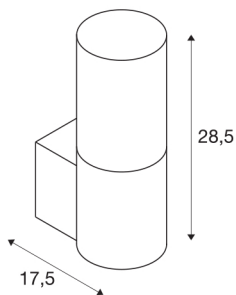

LISENNE

wall light, TC-(D,H,T,Q)SE, stone-grey, max. 23W

The discreet LISENNE wall light features a smoked glass effect and comes with a base made from basalt. Thanks to the integrated E27 base, this light is suitable for LED and energy-saving bulbs. The light can be connected directly to the 230V mains power supply.

TECHNICAL DATA

Item no.:	155752
Socket	E27
Number of sockets	1
Primary nominal voltage	220-240V ~50/60Hz mA/V
Height	28.5 cm
Diameter	12 cm
Depth	17.5 cm
Net weight	3.196 kg
Gross weight	3.945 kg
IP Code	IP 20
Safety class	I
Assembly	Surface
Assembly details	Wall
Wattage	23 W
Color	grey
BIG WHITE Page	213