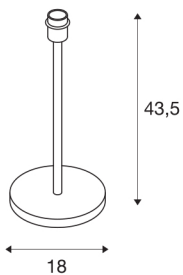

## FENDA

table lamp, lamp base, A60, black, without shade, max. 60W

The FENDA table lamp base comes in black and is from the FENDA Mix & Match system allowing it to be easily combined with FENDA lamp shades to suit the ambience or with colour accents in the current trendy colours. With its in-built E27 socket, the luminaire is suitable for both LED and energy-saving lamps. The FENDA lamp base is delivered with a lead complete with a mains plug and an integrated switch. The product is ready to be directly connected to the 230V supply.

## TECHNICAL DATA

Item no.:	155780
Socket	E27
Number of sockets	1
Primary nominal voltage	220-240V ~50/60Hz mA/V
Height	43.5 cm
Diameter	18 cm
Net weight	1.988 kg
Gross weight	2.636 kg
IP Code	IP 20
Safety class	II
Impact resistance class	IK03
Impact resistance	0,35 Joule
Assembly	Mobile
Wattage	60 W
Color	black
Maximum ambient temperature	40 °C
BIG WHITE Page	104