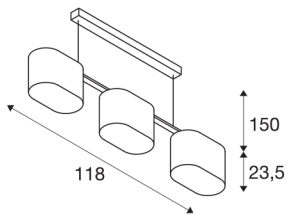

TRIADEM

pendant, triple-headed, A60, black shade, max. 180W

The TRIADEM pendant is an extension of the SOPRANA OVAL family. Thus, the TRIADEM also has beautifully formed and modern textile shades. The entire series is equipped with E27 holders which allow for the use of all variations of standard and energy saving lamps, as well as LEDs. The TRIADEM luminaire has three lamps. It is connected directly to the 230V mains supply. Irrespective of the individual shade colour, all metal parts have an attractive chrome finish.

TECHNICAL DATA

Item no.:	155870
Socket	E27
Number of sockets	3
Primary nominal voltage	220-240V ~50/60Hz mA/V
Length	118 cm
Pendant length	150 cm
Width	15.5 cm
Height	23.5 cm
Net weight	2.996 kg
Gross weight	5.202 kg
IP Code	IP 20
Safety class	I
Assembly	Surface
Assembly details	Ceiling
Wattage	60 W
Color	black
BIG WHITE Page	156