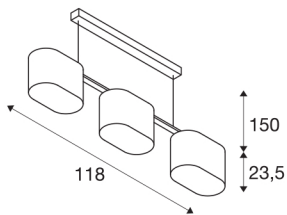

TRIADEM

pendant, triple-headed, A60, white shade, max. 180W

The TRIADEM pendant is an extension of the SOPRANA OVAL family. Thus, the TRIADEM also has beautifully formed and modern textile shades. The entire series is equipped with E27 holders which allow for the use of all variations of standard and energy saving lamps, as well as LEDs. It is connected directly to the 230V mains supply. Irrespective of the individual shade colour, all metal parts have an attractive chrome finish.

TECHNICAL DATA

Item no.:	155871
Socket	E27
Number of sockets	3
Primary nominal voltage	220-240V ~50/60Hz mA/V
Length	118 cm
Pendant length	150 cm
Width	15.5 cm
Height	23.5 cm
Net weight	3.006 kg
Gross weight	5.253 kg
IP Code	IP 20
Safety class	I
Assembly	Surface
Assembly details	Ceiling
Wattage	60 W
Color	white
BIG WHITE Page	156