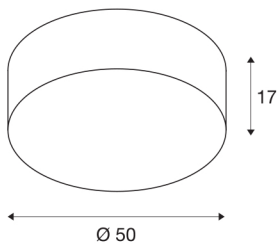

TENORA CL-1

ceiling light, TC-(D,H,T,Q)SE, round, black shade Ø/H 50/15 cm, max. 69W

The TENORA CL-1 ceiling light convinces with its extremely flat body, which is covered by an acrylic glass lamp shade. Available in black or white, the textile and polyester-based shade guarantees the even lighting attributes of the standard E27 high voltage lamp used. The TENORA CL-1 ceiling light comes ready for direct connection to 230V mains supply.

TECHNICAL DATA

Item no.:	156050
Socket	E27
Number of sockets	3
Primary nominal voltage	220-240V ~50/60Hz mA/V
Height	17 cm
Diameter	50 cm
Net weight	1.424 kg
Gross weight	3.107 kg
IP Code	IP 20
Safety class	I
Assembly	Surface
Assembly details	Ceiling
Wattage	23 W
Color	black
BIG WHITE Page	278