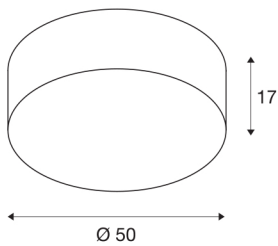

TENORA CL-1

ceiling light, TC-(D,H,T,Q)SE, round, white shade Ø/H 50/15 cm, max. 3x23W

The TENORA CL-1 ceiling light convinces with its extremely flat body, which is covered by an acrylic glass lamp shade. Available in black or white, the textile and polyester-based shade guarantees the even lighting attributes of the standard E27 high voltage lamp used. The TENORA CL-1 ceiling light comes ready for direct connection to 230V mains supply.

TECHNICAL DATA

Item no.:	156051
Socket	E27
Number of sockets	3
Primary nominal voltage	200-240V ~50/60Hz mA/V
Height	17 cm
Diameter	50 cm
Net weight	1.399 kg
Gross weight	3.134 kg
IP Code	IP 20
Safety class	I
Assembly	Surface
Assembly details	Ceiling
Wattage	23 W
Color	white
BIG WHITE Page	278