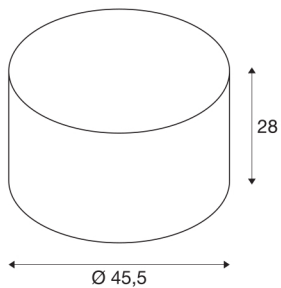

FENDA

lamp shade, round, white, Ø/H 45.5/28 cm

FENDA lamp shade with 455 mm diameter and 280 mm height in white.

TECHNICAL DATA

Item no.:	156111
Height	28 cm
Diameter	45.5 cm
Net weight	0.645 kg
Gross weight	1.868 kg
IP Code	IP 20
Color	white
BIG WHITE Page	277