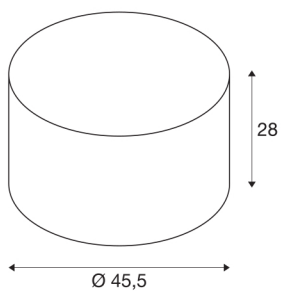

## FENDA

lamp shade, round, beige, Ø/H 45.5/28 cm

FENDA lamp shade with 455 mm diameter and 280 mm height in beige.

## TECHNICAL DATA

Item no.:	156113
Height	28 cm
Diameter	45.5 cm
Net weight	0.63 kg
Gross weight	1.842 kg
IP Code	IP 20
Color	beige
BIG WHITE Page	277