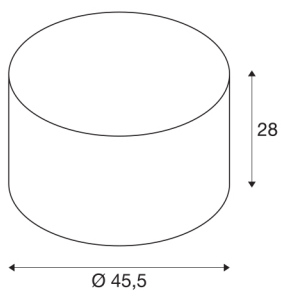

FENDA

lamp shade, round, black/copper, Ø/H 45.5/28 cm

FENDA lamp shade with 455 mm diameter and 280 mm height in black/ copper.

TECHNICAL DATA

Item no.:	156122
Height	28 cm
Diameter	45.5 cm
Net weight	0.592 kg
Gross weight	1.802 kg
IP Code	IP 20
Color	copper
BIG WHITE Page	277