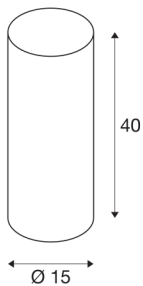

## FENDA

lamp shade, round, white, Ø/H 15/40 cm

FENDA lamp shade with 150 mm diameter and 400 mm height in white.

## TECHNICAL DATA

Item no.:	156141
Height	40 cm
Diameter	15 cm
Net weight	0.181 kg
Gross weight	0.467 kg
IP Code	IP 20
Color	white
BIG WHITE Page	155