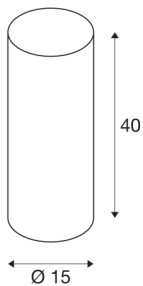

FENDA

lamp shade, round, beige, Ø/H 15/40 cm

FENDA lamp shade with 150 mm diameter and 400 mm height in beige.

TECHNICAL DATA

Item no.:	156143
Height	40 cm
Diameter	15 cm
Net weight	0.236 kg
Gross weight	0.515 kg
IP Code	IP 20
Color	beige
BIG WHITE Page	155