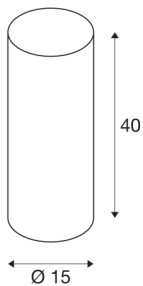

FENDA

lamp shade, round, black/copper, Ø/H 15/40 cm

FENDA lamp shade with 150 mm diameter and 400 mm height in black/copper.

TECHNICAL DATA

Item no.:	156152
Height	40 cm
Diameter	15 cm
Net weight	0.218 kg
Gross weight	0.495 kg
IP Code	IP 20
Color	copper
BIG WHITE Page	155