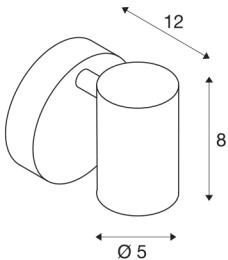

## HELIA

wall and ceiling light, single-headed, LED, 3000K, 35°, black

The functional HELIA wall and ceiling light consists of an aluminium structure that is optionally available with a black or white housing. The lamp head can also be rotated and swivelled. Thanks to the built-in Premium LED, the single-headed HELIA luminaire is ready for direct connection to the 230V mains power supply.

## TECHNICAL DATA

Item no.:	156500
Primary nominal voltage	220-240V ~50/60Hz mA/V
Secondary power / secondary voltage	500mA
Width	9 cm
Height	9.5 cm
Depth	12 cm
Net weight	0.437 kg
Gross weight	0.574 kg
IP Code	IP 20
Safety class	I
Assembly	Surface
Assembly details	Ceiling, Wall
Dimmable	Yes
Dimming technology	trailing edge
Wattage	10 W
Lumen	700 lm
Colour temperature	3000 Kelvin
Beam angle	35 °
Color	black
CRI	90
LXXBXX data	L70B50
Minimum ambient temperature	-20 °C