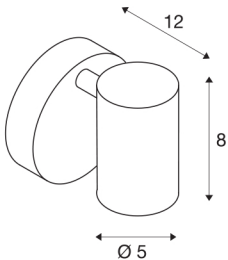

HELIA

wall and ceiling light, single-headed, LED, 3000K, 35°, white

The functional HELIA wall and ceiling light consists of an aluminium structure that is optionally available with a black or white housing. The lamp head can also be rotated and swivelled. Thanks to the built-in Premium LED, the single-headed HELIA luminaire is ready for direct connection to the 230V mains power supply.

TECHNICAL DATA

Item no.:	156501
Primary nominal voltage	220-240V ~50/60Hz mA/V
Secondary power / secondary voltage	500mA
Width	9 cm
Height	9.5 cm
Depth	12 cm
Net weight	0.44 kg
Gross weight	0.579 kg
IP Code	IP 20
Safety class	I
Assembly	Surface
Assembly details	Ceiling, Wall
Dimmable	Yes
Dimming technology	trailing edge
Wattage	10 W
Lumen	820 lm
Colour temperature	3000 Kelvin
Beam angle	35 °
Color	white
CRI	90
LXXBXX data	L70B50
Minimum ambient temperature	-20 °C