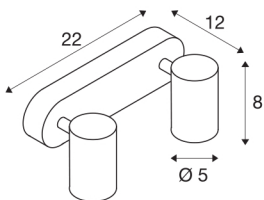

## HELIA

wall and ceiling light, double-headed, LED, 3000K, 35°, black

The functional HELIA wall and ceiling light consists of an aluminium structure that is optionally available with a black or white housing. The lamp head can also be rotated and swivelled. Thanks to the built-in Premium LED, the single-headed HELIA luminaire is ready for direct connection to the 230V mains power supply.

## TECHNICAL DATA

Item no.:	156510
Primary nominal voltage	220-240V ~50/60Hz mA/V
Secondary power / secondary voltage	500mA
Length	22 cm
Width	9 cm
Height	11.9 cm
Net weight	0.766 kg
Gross weight	0.922 kg
IP Code	IP 20
Safety class	I
Assembly	Surface
Assembly details	Ceiling, Wall
Dimmable	Yes
Dimming technology	trailing edge
Wattage	17 W
Lumen	1200 lm
Colour temperature	3000 Kelvin
Beam angle	35 °
Color	black
CRI	90
LXXBXX data	L70B50
Minimum ambient temperature	-20 °C