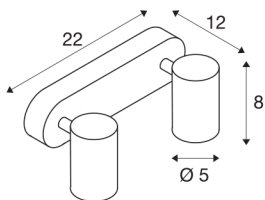

## HELIA

wall and ceiling light, double-headed, LED, 3000K, 35°, white

The functional HELIA wall and ceiling light consists of an aluminium structure that is optionally available with a black or white housing. The lamp heads can also be rotated and swivelled. Thanks to the built-in Premium LED, the twin-headed HELIA luminaire is ready for direct connection to the 230V mains power supply.

## TECHNICAL DATA

Item no.:	156511
Primary nominal voltage	220-240V ~50/60Hz mA/V
Secondary power / secondary voltage	500mA
Length	22 cm
Width	9 cm
Height	11.9 cm
Net weight	0.759 kg
Gross weight	0.93 kg
IP Code	IP 20
Safety class	I
Assembly	Surface
Assembly details	Ceiling, Wall
Dimmable	Yes
Dimming technology	trailing edge
Wattage	17 W
Lumen	1200 lm
Colour temperature	3000 Kelvin
Beam angle	35 °
Color	white
CRI	90
LXXBXX data	L70B50
Minimum ambient temperature	-20 °C