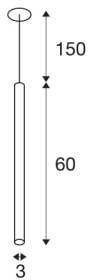

HELIA 30

pendant, LED, 3000K, round, black, flat canopy for recessed installation, 7.5W

With the HELIA 30 you have a recessed pendant with a puristic and clear design. This luminaire is available in black, white and brushed copper. With integrated 7.5 W warm-white premium LED. The luminaire is supplied with a 1.5 m connection lead / suspension. A separate 500mA constant current driver is required for operation.

TECHNICAL DATA

Item no.:	158400
Number of different light outlets	1
Secondary power / secondary voltage	500mA
Length	60 cm
Pendant length	150 cm
Diameter	3 cm
Installation diameter	6.8 cm
Installation depth	3 cm
Net weight	0.483 kg
Gross weight	0.739 kg
IP Code	IP 20
Safety class	III
Assembly	Recessed
Assembly details	Ceiling
Wattage	7.5 W
Lumen	500 lm
Colour temperature	3000 Kelvin
Beam angle	40 °
Color	black
CRI	90
LXXBXX data	L70B50
Maximum ambient temperature	30 °C