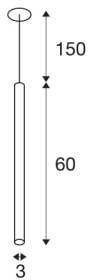

## HELIA 60

pendant, LED, 3000K, round, white, flat canopy for recessed installation, 7.5W

With the HELIA 60 you have a recessed pendant with a puristic and clear design. This luminaire is available in black, white and brushed copper. With integrated 7.5 W warm-white premium LED. The luminaire is supplied with a 1.5 m connection lead / suspension. A separate 500mA constant current driver is required for operation.

## TECHNICAL DATA

Item no.:	158401
Number of different light outlets	1
Secondary power / secondary voltage	500mA
Length	60 cm
Pendant length	150 cm
Diameter	3 cm
Installation diameter	6.8 cm
Installation depth	3 cm
Net weight	0.496 kg
Gross weight	0.748 kg
IP Code	IP 20
Safety class	III
Assembly	Recessed
Assembly details	Ceiling
Wattage	7.5 W
Lumen	550 lm
Colour temperature	3000 Kelvin
Beam angle	40 °
Color	white
CRI	90
LXXBXX data	L70B50
Maximum ambient temperature	30 °C