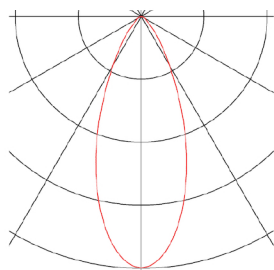

## HELIA 60

pendant, LED, 3000K, round, white, flat canopy for recessed installation, 7.5W

With the HELIA 60 you have a recessed pendant with a puristic and clear design. This luminaire is available in black, white and brushed copper. With integrated 7.5 W warm-white premium LED. The luminaire is supplied with a 1.5 m connection lead / suspension. A separate 500mA constant current driver is required for operation.

## TECHNICAL DATA

Item no.:	158401
Number of different light outlets	1
Secondary power / secondary voltage	500mA
Length	60 cm
Pendant length	150 cm
Diameter	3 cm
Installation diameter	6.8 cm
Installation depth	3 cm
Net weight	0.496 kg
Gross weight	0.748 kg
IP Code	IP 20
Safety class	III
Assembly	Recessed
Assembly details	Ceiling
Wattage	7.5 W
Lumen	550 lm
Colour temperature	3000 Kelvin
Beam angle	40 °
Color	white
CRI	90
LXXBXX data	L70B50
Maximum ambient temperature	30 °C