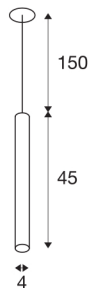

HELIA 40

pendant, LED, 3000K, round, black, flat canopy, 9W

With the HELIA 40 you have a recessed pendant with a puristic and clear design. This luminaire is available in black, white and brushed copper. With integrated 7.5 W warm-white premium LED. The luminaire is supplied with a 1.5 m connection lead / suspension. A separate 500mA constant current driver is required for operation.

TECHNICAL DATA

Item no.:	158410
Number of different light outlets	1
Secondary power / secondary voltage	500mA
Length	45 cm
Pendant length	150 cm
Diameter	4 cm
Installation diameter	6.8 cm
Installation depth	3 cm
Net weight	0.592 kg
Gross weight	0.808 kg
IP Code	IP 20
Safety class	III
Assembly	Recessed
Assembly details	Ceiling
Wattage	9 W
Lumen	700 lm
Colour temperature	3000 Kelvin
Beam angle	30 °
Color	black
CRI	90
LXXBXX data	L70B50
Maximum ambient temperature	30 °C