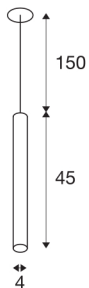

## HELIA 45

pendant, LED, 3000K, round, white, flat canopy, 9W

With the HELIA 45 you have a recessed pendant with a puristic and clear design. This luminaire is available in black, white and brushed copper. With integrated 7.5 W warm-white premium LED. The luminaire is supplied with a 1.5 m connection lead / suspension. A separate 500mA constant current driver is required for operation.

## TECHNICAL DATA

Item no.:	158411
Number of different light outlets	1
Secondary power / secondary voltage	500mA
Length	45 cm
Pendant length	150 cm
Diameter	4 cm
Installation diameter	6.8 cm
Installation depth	3 cm
Net weight	0.572 kg
Gross weight	0.797 kg
IP Code	IP 20
Safety class	III
Assembly	Recessed
Assembly details	Ceiling
Wattage	9 W
Lumen	720 lm
Colour temperature	3000 Kelvin
Beam angle	30 °
Color	white
CRI	90
LXXBXX data	L70B50
Maximum ambient temperature	30 °C