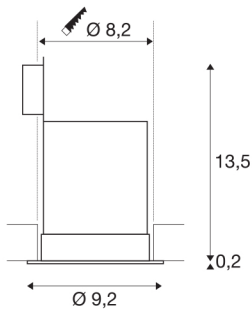

## CONTONE

recessed fitting, LED, 2000-3000K, round, white, tiltable, 13W, including leaf springs

With the CONTONE recessed ceiling light you can set the lighting mood however you desire. When dimming the built-in premium COB LED module, the colour of light changes from 3000K to 2000K, which is the same effect as when dimming a filament lamp. The electrical connection is made directly to the 230V mains supply thanks to the built-in LED driver.

## TECHNICAL DATA

Item no.:	161271
Primary nominal voltage	220-240V ~50/60Hz mA/V
Secondary power / secondary voltage	350mA
Height	13.7 cm
Diameter	9.2 cm
Installation diameter	8.2 cm
Installation depth	13.5 cm
Net weight	0.334 kg
Gross weight	0.414 kg
IP Code	IP 20
Safety class	II
Assembly	Recessed
Assembly details	Ceiling
Dimmable	Yes
Dimming technology	trailing edge
Wattage	15 W
Lumen	1000 lm
Colour temperature	3000/2000 Kelvin
Beam angle	30 °
Color	white
CRI	90
LXXBXX data	L70B50