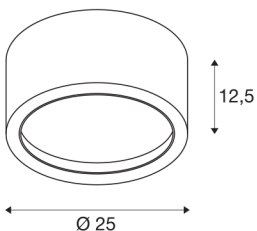

FERA 25

ceiling light, LED, 3000K, round, white, 1800 lm, max. 21W, including LED driver

The high-voltage LED ceiling light FERA 25 convinces with its simple design and high luminosity. The integrated LED reaches a luminous flux of 1800 lm. Thus, the fitting can be used for general room lighting. Thanks to the built-in LED driver, the light is ready for direct connection to 230V AC.

TECHNICAL DATA

Item no.:	161461
Primary nominal voltage	220-240V ~50/60Hz mA/V
Secondary power / secondary voltage	550mA
Height	12.5 cm
Diameter	25 cm
Net weight	1.816 kg
Gross weight	2.187 kg
IP Code	IP 20
Safety class	I
Assembly	Surface
Assembly details	Ceiling
Wattage	23 W
Lumen	1800 lm
Colour temperature	3000 Kelvin
Beam angle	100 °
Color	white
CRI	80
LXXBXX data	L70B50
Minimum ambient temperature	0 °C
Maximum ambient temperature	45 °C
BIG WHITE Page	285