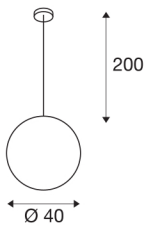

ROTOBALL 40

pendant, TC-(D,H,T,Q)SE, silver-grey/white, Ø 40 cm, max. 24W

The spherical ROTOBALL 40, 240V pendant features a lamp shade made of temperature resistant plastic, optically complimented by a silver grey, steel mounting bracket. The voluminous lamp shade, coupled with a standard E27 holder for energy-saving lamps, provides even illumination characteristics. The package includes an appropriate ceiling plate. The ROTOBALL 40 pendant is thus ready for direct connection to the 230V mains supply.

TECHNICAL DATA

Item no.:	165410
Socket	E27
Number of sockets	1
Primary nominal voltage	220-240V ~50/60Hz mA/V
Pendant length	200 cm
Diameter	40 cm
Net weight	2.393 kg
Gross weight	3.757 kg
IP Code	IP 20
Safety class	I
Assembly	Surface
Assembly details	Ceiling
Wattage	24 W
Color	grey
BIG WHITE Page	174