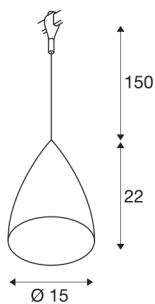

## TONGA 4

pendant for 240V track EASYTEC II, C35, black, white ceramic, max. 60W

BIMA 4 240V spot with suitable adapter for the EASYTEC II track system. The luminaire is made of aluminium and has a lamp shade made of ceramic. The built-in E14 socket is suitable for LED and energy-saving lamps. The pendant length is 1.5 m.

## TECHNICAL DATA

Item no.:	184530
Socket	E14
Lamp	C35
Number of sockets	1
Lamps included	No
Primary nominal voltage	220-240V ~50/60Hz mA/V
Length	22 cm
Pendant length	150 cm
Height	181 cm
Diameter	15 cm
Net weight	0.854 kg
Gross weight	1.216 kg
IP Code	IP 20
Safety class	I
Assembly	Surface
Assembly details	Ceiling, Track Ceiling
Wattage	60 W
Color	black
BIG WHITE Page	494