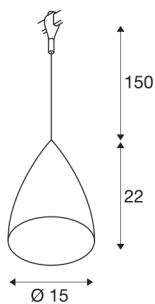

TONGA 4

pendant for 240V track EASYTEC II, C35, silver-grey, white ceramic, max. 60W

BIMA 4 240V spot with suitable adapter for the EASYTEC II track system. The luminaire is made of aluminium and has a lamp shade made of ceramic. The built-in E14 socket is suitable for LED and energy-saving lamps. The pendant length is 1.5 m.

TECHNICAL DATA

Item no.:	184534
Socket	E14
Lamp	C35
Number of sockets	1
Lamps included	No
Primary nominal voltage	220-240V ~50/60Hz mA/V
Length	22 cm
Pendant length	150 cm
Height	181 cm
Diameter	15 cm
Net weight	0.813 kg
Gross weight	1.175 kg
IP Code	IP 20
Safety class	I
Assembly	Surface
Assembly details	Ceiling, Track Ceiling
Wattage	60 W
Color	grey
BIG WHITE Page	494