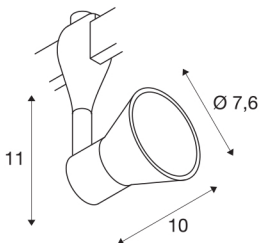

ANILA

spot for 240V track EASYTEC II, QPAR51, silver-grey, max. 50W

ANILA swivelling and tiltable 240V floodlight with suitable adapter for the EASYTEC II track system. The luminaire is made of aluminium and clear glass and, thanks to the built-in GU10 socket, is suitable for both halogen and LED lamps.

TECHNICAL DATA

Item no.:	184634
Socket	GU10
Lamp	QPAR51
Number of sockets	1
Lamps included	No
Primary nominal voltage	220-240V ~50/60Hz mA/V
Tilt range	120 °
Horizontal rotation range	350 °
Length	10 cm
Height	11 cm
Diameter	7.6 cm
Net weight	0.258 kg
Gross weight	0.357 kg
IP Code	IP 20
Safety class	I
Assembly	Surface
Assembly details	Ceiling, Track Ceiling, Track Wall, Wall
Wattage	50 W
Color	grey
BIG WHITE Page	494