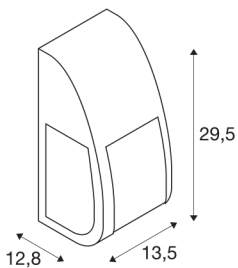

KERAS ELT

outdoor wall and ceiling light, TC-TSE, IP54, anthracite, energy-saving lamp, max. 24W

Aluminium-made wall and ceiling light KERAS ELT with opalescent polycarbonate illumination surface. With protection class IP54, the luminaire is available in several colour versions and is suitable for outdoor use. The electrical connection is made directly to the 230V mains supply.

TECHNICAL DATA

Item no.:	227176
Socket	E27
Number of sockets	1
Primary nominal voltage	220-240V ~50/60Hz mA/V
Width	13.5 cm
Height	29.5 cm
Depth	12.8 cm
Net weight	1.305 kg
Gross weight	1.567 kg
IP Code	IP 54
Safety class	I
Assembly	Surface
Assembly details	Ceiling, Wall
Wattage	25 W
Color	anthracite
BIG WHITE Page	661