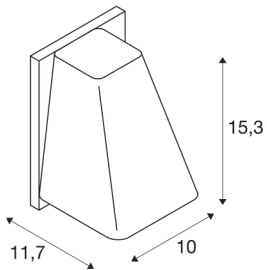

## WALLYX

outdoor wall light, QPAR51, IP44, silver-grey, max. 50W

The elaborately designed wall light WALLYX allows the use of GU10 LED, energy-saving and halogen lamps by means of the housing's design. Thus, the luminaire is available in several colour versions meeting all lighting requirements. The electrical connection is made directly to the 230V mains supply. It is protection class IP44 and suitable for outdoor use.

## TECHNICAL DATA

Item no.:	227194
Socket	GU10
Lamp	QPAR51
Number of sockets	1
Lamps included	No
Primary nominal voltage	220-240V ~50/60Hz mA/V
Width	10 cm
Height	15.3 cm
Depth	11.7 cm
Net weight	0.727 kg
Gross weight	0.896 kg
IP Code	IP 44
Safety class	I
Assembly	Surface
Assembly details	Wall
Wattage	50 W
Color	grey
BIG WHITE Page	647