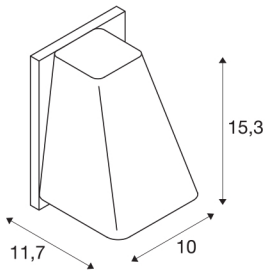

WALLYX

outdoor wall light, QPAR51, IP44, anthracite, max. 50W

The elaborately designed wall light WALLYX allows the use of GU10 LED, energy-saving and halogen lamps by means of the housing's design. Thus, the luminaire is available in several colour versions meeting all lighting requirements. The electrical connection is made directly to the 230V mains supply. It is protection class IP44 and suitable for outdoor use.

TECHNICAL DATA

Item no.:	227195
Socket	GU10
Lamp	QPAR51
Number of sockets	1
Lamps included	No
Primary nominal voltage	220-240V ~50/60Hz mA/V
Width	10 cm
Height	15.3 cm
Depth	11.7 cm
Net weight	0.704 kg
Gross weight	0.866 kg
IP Code	IP 44
Safety class	I
Assembly	Surface
Assembly details	Wall
Wattage	50 W
Color	anthracite
BIG WHITE Page	647