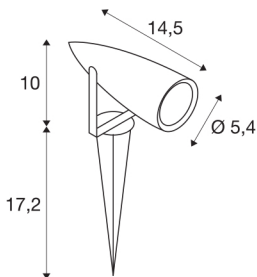

## SYNA

outdoor spike luminaire, LED, 3000K, IP55, silver-grey, 230V, 8.6W

The SYNA ground spike luminaire is available in several colour variants and comes with a powerful, warm-white 9 Watt LED fitted. The luminaire is made of aluminium and is connected using the supply cable incl. plug directly to the 230V mains supply. Thanks to its IP55 protection class, the luminaire is suitable for outdoor use.

## TECHNICAL DATA

Item no.:	227504
Primary nominal voltage	220-240V ~50/60Hz mA/V
Length	14.5 cm
Length of earth spike	17.2 cm
Height	10 cm
Diameter	5.4 cm
Net weight	0.705 kg
Gross weight	0.762 kg
IP Code	IP 55
Safety class	I
Impact resistance class	IK04
Impact resistance	0,5 Joule
Assembly	Recessed
Assembly details	Ground
Wattage	9 W
Lumen	470 lm
Colour temperature	3000 Kelvin
Beam angle	50 °
Color	grey
CRI	80
LXXBXX data	L70B50
Minimum ambient temperature	-20 °C