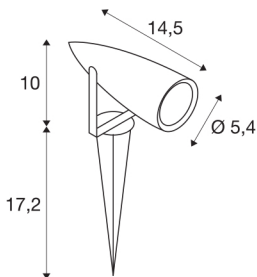

SYNA

outdoor spike luminaire, LED, 3000K, IP55, anthracite, 230V, 8.6W

The SYNA ground spike luminaire is available in several colour variants and comes with a powerful, warm-white 9 Watt LED fitted. The luminaire is made of aluminium and is connected using the supply cable incl. plug directly to the 230V mains supply. Thanks to its IP55 protection class, the luminaire is suitable for outdoor use.

TECHNICAL DATA

Item no.:	227505
Primary nominal voltage	220-240V ~50/60Hz mA/V
Length	14.5 cm
Length of earth spike	17.2 cm
Height	10 cm
Diameter	5.4 cm
Net weight	0.693 kg
Gross weight	0.744 kg
IP Code	IP 55
Safety class	I
Impact resistance class	IK04
Impact resistance	0,5 Joule
Assembly	Recessed
Assembly details	Ground
Wattage	9 W
Lumen	470 lm
Colour temperature	3000 Kelvin
Beam angle	50 °
Color	anthracite
CRI	80
LXXBXX data	L70B50
Minimum ambient temperature	-20 °C