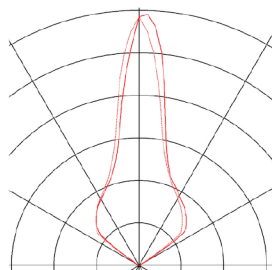

ROCCI 125

outdoor inground fitting, LED, 3000K, IP67, round, stainless steel 316, max. 6W

The inground fitting ROCCI 125 has a round stainless steel shade with a transparent glass cover and is fitted with a COB LED module. With protection class IP67, the luminaire is available with two shapes of shades and is suitable for outdoor use. The electrical connection is made directly to the 230V mains supply. A mounting pot is included in the delivery for simple assembly.

TECHNICAL DATA

Item no.:	227600
Primary nominal voltage	100-277V ~50/60Hz mA/V
Secondary power / secondary voltage	700mA
Diameter	12.6 cm
Depth	12.7 cm
Installation diameter	11.3 cm
Installation depth	12.3 cm
Net weight	0.924 kg
Gross weight	1.078 kg
IP Code	IP 67
Safety class	I
Impact resistance class	IK08
Impact resistance	5 Joule
Assembly	Recessed
Assembly details	Ground
Wattage	8.6 W
Lumen	580 lm
Colour temperature	3000 Kelvin
Beam angle	120 °
Color	stainless steel
LXXBXX data	L70B50
Minimum ambient temperature	-20 °C