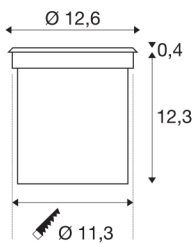

ROCCI 125

outdoor inground fitting, LED, 3000K, IP67, round, stainless steel 316, max. 6W

The inground fitting ROCCI 125 has a round stainless steel shade with a transparent glass cover and is fitted with a COB LED module. With protection class IP67, the luminaire is available with two shapes of shades and is suitable for outdoor use. The electrical connection is made directly to the 230V mains supply. A mounting pot is included in the delivery for simple assembly.

TECHNICAL DATA

Item no.:	227600
Primary nominal voltage	100-277V ~50/60Hz mA/V
Secondary power / secondary voltage	700mA
Diameter	12.6 cm
Depth	12.7 cm
Installation diameter	11.3 cm
Installation depth	12.3 cm
Net weight	0.924 kg
Gross weight	1.078 kg
IP Code	IP 67
Safety class	I
Impact resistance class	IK08
Impact resistance	5 Joule
Assembly	Recessed
Assembly details	Ground
Wattage	8.6 W
Lumen	580 lm
Colour temperature	3000 Kelvin
Beam angle	120 °
Color	stainless steel
LXXBXX data	L70B50
Minimum ambient temperature	-20 °C