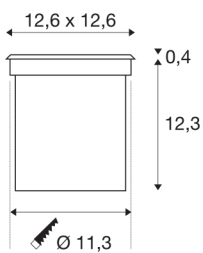

ROCCI 125

outdoor inground fitting, LED, 3000K, IP67, square, stainless steel 316, max. 6W

The inground fitting ROCCI 125 has a square stainless steel shade with a transparent glass cover and is fitted with a COB LED module. With protection class IP67, the luminaire is available with two shapes of shades and is suitable for outdoor use. The electrical connection is made directly to the 230V mains supply. A mounting pot is included in the delivery for simple assembly.

TECHNICAL DATA

Item no.:	227604
Primary nominal voltage	100-277V ~50/60Hz mA/V
Secondary power / secondary voltage	700mA
Length	12.6 cm
Width	12.6 cm
Depth	12.7 cm
Installation diameter	11.3 cm
Installation depth	12.3 cm
Net weight	1.019 kg
Gross weight	1.17 kg
IP Code	IP 67
Safety class	I
Impact resistance class	IK08
Impact resistance	5 Joule
Assembly	Recessed
Assembly details	Ground
Wattage	8.6 W
Lumen	580 lm
Colour temperature	3000 Kelvin
Beam angle	120 °
Color	stainless steel
LXXBXX data	L70B50