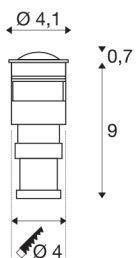

POWER TRAIL-LITE 42

outdoor inground fitting, LED, 3000K, IP67, round, stainless steel 316

The POWER TRAIL-LITE 42 is a recessed floor and wall light with a high-output PowerLED and is IP67 rated, which means it is suitable for use outdoors. Alternative models in different light colours and with round or square covers are available. For easy installation, a mounting box is included in the scope of delivery. The electrical connection uses the supply cable on a separately available 350 mA LED driver. This light contains integrated LED light bulbs.

TECHNICAL DATA

Item no.:	228332
Secondary power / secondary voltage	350mA
Diameter	4.1 cm
Depth	6.5 cm
Installation diameter	4 cm
Installation depth	9 cm
Net weight	0.296 kg
Gross weight	0.367 kg
IP Code	IP 67
Safety class	III
Impact resistance class	IK08
Assembly	Recessed
Assembly details	Ground,Wall
Wattage	1 W
Lumen	45 lm
Colour temperature	3000 Kelvin
Beam angle	60 °
Color	stainless steel
CRI	90
LXXBXX data	L70B50
Minimum ambient temperature	-20 °C
Maximum ambient temperature	40 °C