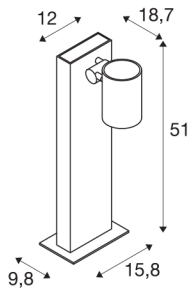

## ENOLA\_C POLE

outdoor floor stand, LED, 3000K, IP55, anthracite, 35°

The puristic ENOLA\_C OUT POLE floor stand is fitted with a tiltable lamp head and a warm white, premium COB LED. By the incorporated LED driver, the electrical connection of the luminaire is made directly to 230V mains supply.

## TECHNICAL DATA

Item no.:	228545
Primary nominal voltage	220-240V ~50/60Hz mA/V
Secondary power / secondary voltage	500mA
Length	18.7 cm
Width	12 cm
Height	51 cm
Net weight	2.451 kg
Gross weight	3.156 kg
IP Code	IP 55
Safety class	I
Assembly	Surface
Assembly details	Ground
Wattage	11 W
Lumen	1060 lm
Colour temperature	3000 Kelvin
Beam angle	35 °
Color	anthracite
CRI	80
LXXBXX data	L70B50
Minimum ambient temperature	-20 °C
Maximum ambient temperature	35 °C
BIG WHITE Page	580