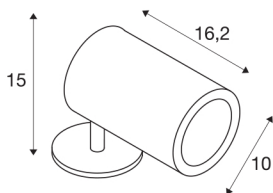

## HELIA

outdoor pathway and floor stand, LED, 3000K, round, anthracite, 15W, can be converted to a spike luminaire

The HELIA LED pathway luminaire is fitted with a powerful 15W high-voltage LED and comes in a warm-white colour of light. The luminaire is made of aluminium and is connected using the 3m supply cable with open cable ends directly to the 230V mains supply. Thanks to its IP55 protection class, the luminaire is suitable for outdoor use. This dimmable luminaire contains built-in LED lamps.

## TECHNICAL DATA

Item no.:	228555
Primary nominal voltage	220-240V ~50/60Hz mA/V
Secondary power / secondary voltage	700mA
Length	16.2 cm
Height	15 cm
Diameter	10 cm
Net weight	1.342 kg
Gross weight	1.525 kg
IP Code	IP 66
Safety class	I
Impact resistance class	IK04
Impact resistance	0,5 Joule
Assembly	Surface
Assembly details	Ceiling,Ground,Ground with Acc.,Wall
Dimmable	Yes
Dimming technology	trailing edge
Wattage	15 W
Lumen	1340 lm
Colour temperature	3000 Kelvin
Beam angle	50 °
Color	anthracite
CRI	80