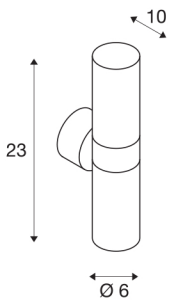

ASTINA

outdoor wall light, TCR50-SE, IP44, round, up/down, brushed aluminium, max. 44W

The ASTINA OUT wall light is made of stainless steel and glass, which covers the lamp. Thanks to the position of the two sockets which are fitted, the mounted luminaire produces two equal but opposite cones of light (UP/DOWN). It is suitable for use outdoors thanks to its IP44 protection class. The electrical connection of the luminaire, which comes in various colours, is directly to the 230V mains supply.

TECHNICAL DATA

Item no.:	228776
Socket	GU10
Lamp	TCR50-SE
Number of sockets	2
Lamps included	No
Number of different light outlets	2
Primary nominal voltage	220-240V ~50/60Hz mA/V
Height	23 cm
Diameter	6 cm
Depth	10 cm
Net weight	0.822 kg
Gross weight	0.898 kg
IP Code	IP 44
Safety class	I
Assembly	Surface
Assembly details	Wall
Wattage	11 W
Color	aluminium
BIG WHITE Page	641