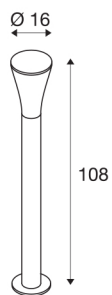

ALPHA CONE 100

outdoor bollard light, TC-(D,H,T,Q)SE, IP55, anthracite, Ø/H 7.3/108 cm, max. 24W

The aluminium-made floor stand of the ALPHA CONE 100 emits its light via one opalescent lamp head made from PC. With protection class IP55, it is suitable for outdoor use. As optional accessories for the colour and size versions available, we offer suitable earth spikes, concrete anchor sets, hanger bolt sets and a connection box for safe electrical connection within the round bollard. Connection is made to the 230V mains voltage.

TECHNICAL DATA

Item no.:	228925
Socket	E27
Number of sockets	1
Primary nominal voltage	220-240V ~50/60Hz mA/V
Height	108 cm
Diameter	16 cm
Net weight	1.76 kg
Gross weight	2.837 kg
IP Code	IP 55
Safety class	II
Assembly	Surface
Assembly details	Ground, Ground with Acc.
Wattage	24 W
Color	anthracite
BIG WHITE Page	557