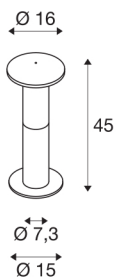

## ALPHA MUSHROOM 45

outdoor floor stand, TC-(D,H,T,Q)SE, IP55, stone-grey, Ø/H 16/40 cm, max. 24W

The aluminium-made floor stand of the ALPHA MUSHROOM 40 emits its light via one opalescent mushroom-shaped lamp head made from PC. With protection class IP55, it is suitable for outdoor use. As optional accessories for the colour and size versions available for the luminaire, we offer suitable earth spikes, concrete anchor sets, hanger bolt sets and a connection box for safe electrical connection within the round bollard. Connection is made to the 230V mains voltage.

## TECHNICAL DATA

Item no.:	228935
Socket	E27
Number of sockets	1
Primary nominal voltage	220-240V ~50/60Hz mA/V
Height	40 cm
Diameter	16 cm
Net weight	0.95 kg
Gross weight	1.337 kg
IP Code	IP 55
Safety class	II
Assembly	Surface
Assembly details	Ground, Ground with Acc.
Wattage	24 W
Color	anthracite
BIG WHITE Page	557