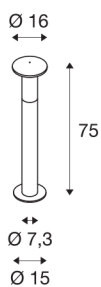

ALPHA MUSHROOM 75

outdoor floor stand, TC-(D,H,T,Q)SE, IP55, stone-grey, Ø/H 16/75 cm, max. 24W

The aluminium-made floor stand of the ALPHA MUSHROOM 75 emits its light via one opalescent mushroom-shaped lamp head made from PC. With protection class IP55, it is suitable for outdoor use. As optional accessories for the colour and size versions available, we offer suitable earth spikes, concrete anchor sets, hanger bolt sets and a connection box for safe electrical connection within the round bollard. Connection is made to the 230V mains voltage.

TECHNICAL DATA

Item no.:	228945
Socket	E27
Number of sockets	1
Primary nominal voltage	220-240V ~50/60Hz mA/V
Height	75 cm
Diameter	16 cm
Net weight	1.329 kg
Gross weight	2.009 kg
IP Code	IP 55
Safety class	II
Assembly	Surface
Assembly details	Ground, Ground with Acc.
Wattage	24 W
Color	anthracite
BIG WHITE Page	557